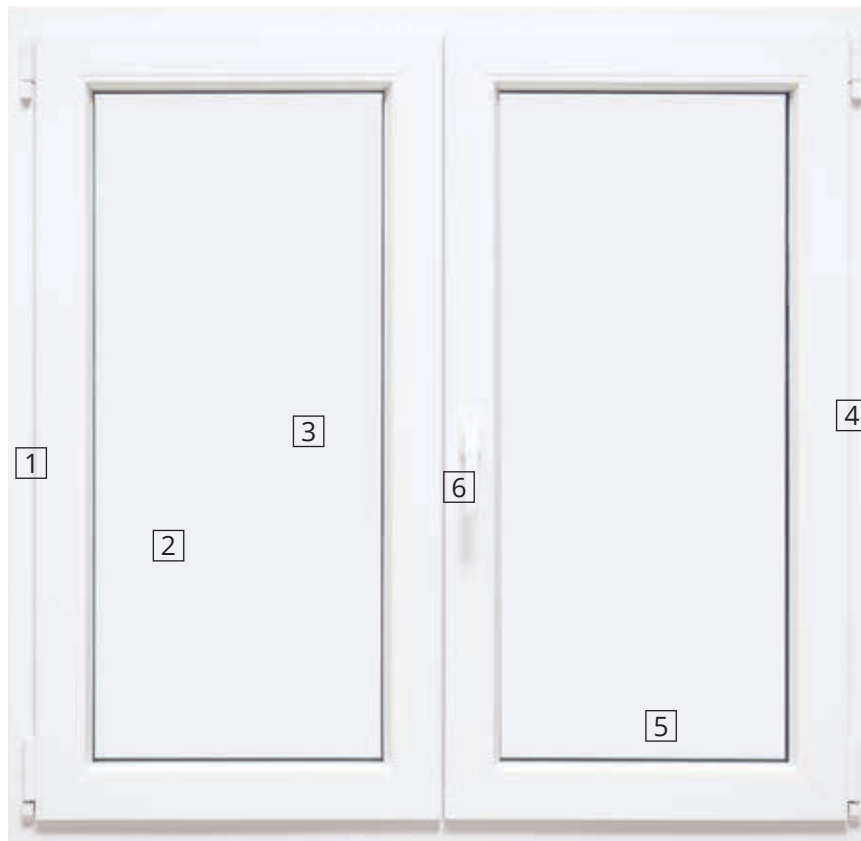

THERMAL INSULATION
0.14 btu

SOUND INSULATION
47 dB

100% RECYCLABLE
5 YEARS WARRANTY

1. **1** PVC 5-chamber profile with $2 \frac{63}{64}$ constructive depth
2. **2** Maximum opening window size: $39 \frac{3}{8} \times 98 \frac{27}{64}$
3. **3** Glass: 2 or 3 sheets with a maximum thickness of $1 \frac{57}{64}$
4. **4** Gaskets: 2 + 1 under the glass package
5. **5** Optionally, anti-burglary systems can be integrated for even more safety
6. **6** Ventilation grilles available in glass or in profile

Combine size and colour exactly how you like it.
A variety of constructive options, including arcades,
and finishing gives you a multiple design possibilities.

Colours: white, wood imitation, matte, metallic colours or
bicolour.

Glass options: 4 seasons, anti-burglary, security, variety
of matte and decorative glass.

Hardware available in various shapes and colours,
matched handles and hinges, hidden hinges.

Seals colour gray or black.

Opening types: swinging, oscillating, tilt-turning,
tilt-sliding, harmonic.